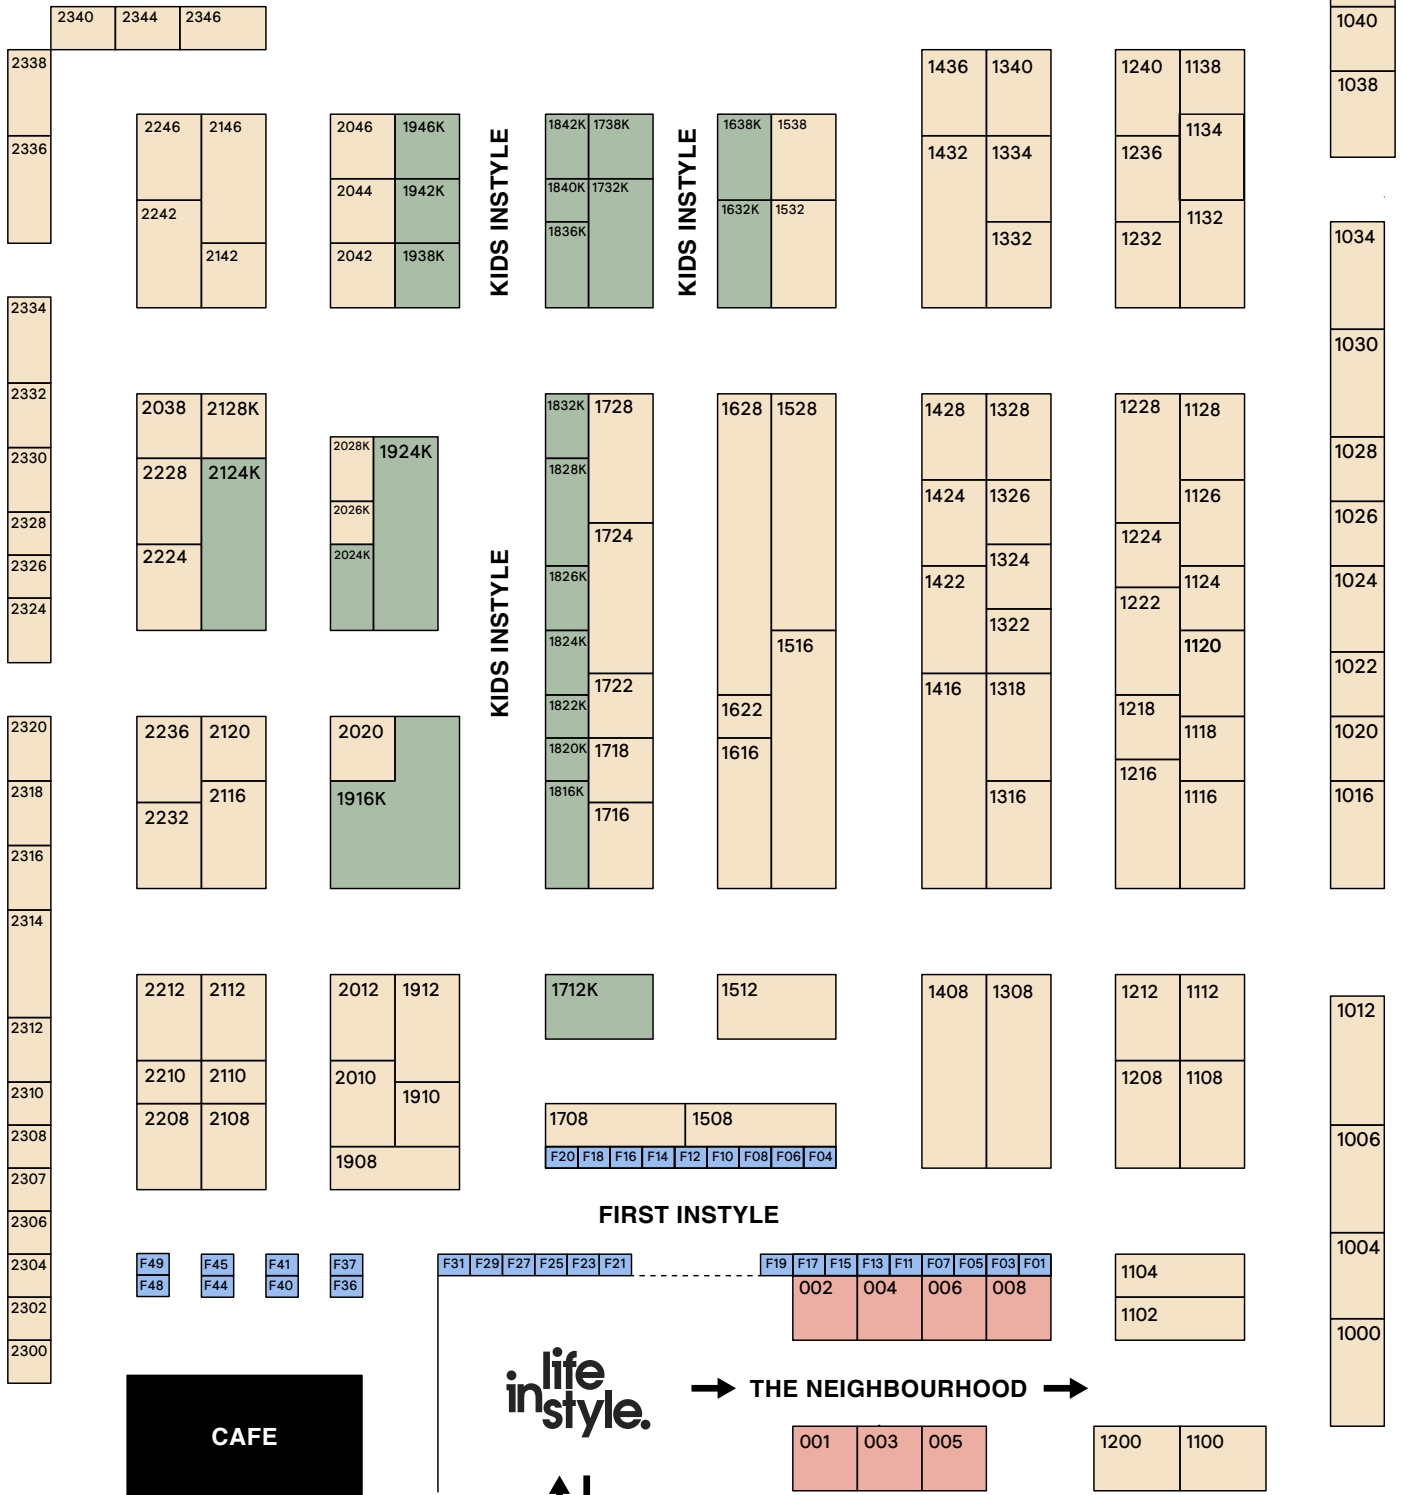

# LEVEL 4 HALLS 5 & 6

## STAND KEY

- Life Instyle
- Kids Instyle
- First Instyle
- The Neighbourhood

→ THE NEIGHBOURHOOD →

↑↓  
ENTRY / EXIT