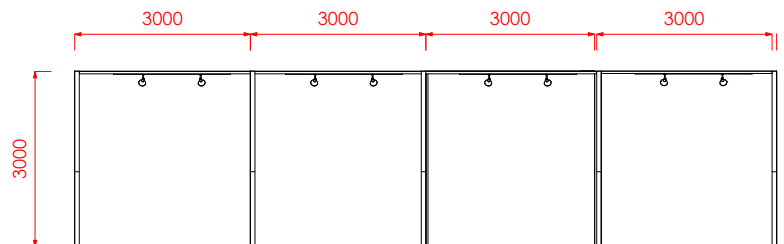

FRONT VIEW

CHOOSE YOUR WALL COLOUR

Please select a colour for your walls to be painted by emailing your preferred colour option to lily.nutting@rxglobal.com by **Friday 5 January**

Natural White 1	Light Rice Half 2	Handmade Linen Half 3	Potter's Pink 4	Jodhpurs 5	Ripe Lemon 6
Tan Wagon 7	Lama 8	Pure Blue 9	Reddy Brown 10	Empty Stage 11	Ocean Surf 12

1. Natural White
2. Light Rice Half
3. Handmade Linen Half
4. Potter's Pink
5. Jodhpurs
6. Ripe Lemon
7. Tan Wagon
8. Lama
9. Pure Blue
10. Reddy Brown
11. Empty Stage
12. Ocean Surf