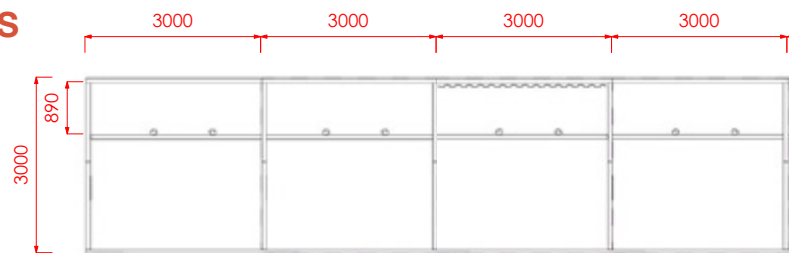

STAND SPECIFICATIONS

Back Wall Height: 3m

Side Wall Height: 3m at back and 1.2m at the front

Side Wall Depth: 3m

Lighting Rail: 890mm off back wall with 2x adjustable lights

Flooring: Industrial Concrete

TOP VIEW