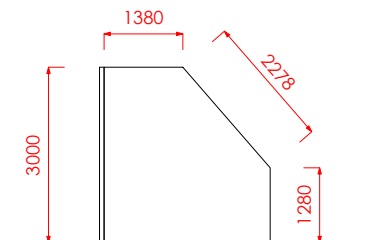

STAND SPECIFICATIONS

Back Wall Height: 3m

Side Wall Height: 3m at back and 1.2m at the front

Side Wall Depth: 3m

Lighting Rail: 890mm off back wall with 2x adjustable lights

Flooring: Industrial Concrete

TOP VIEW